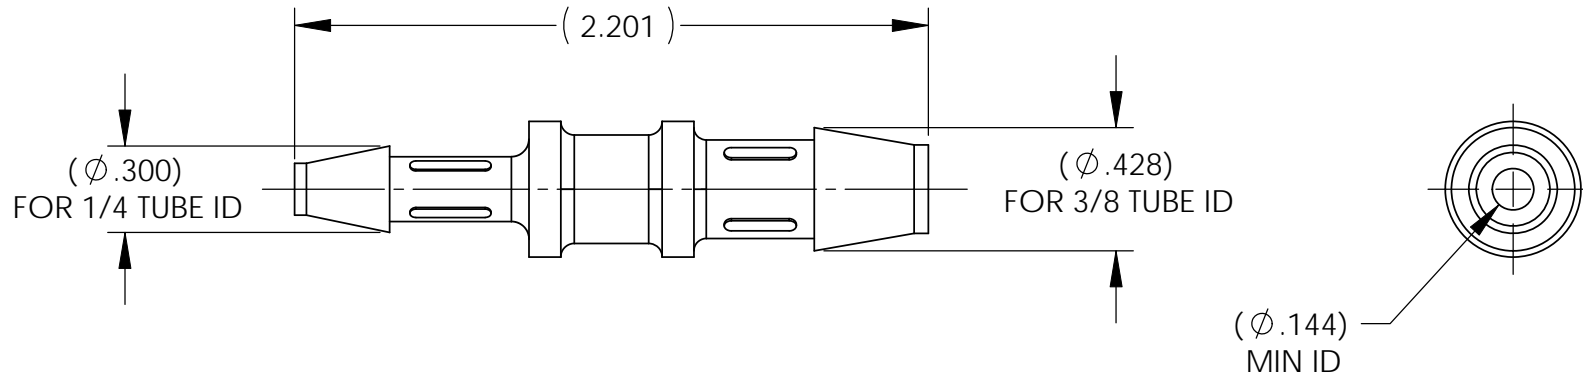

NOTES: UNLESS OTHERWISE SPECIFIED

- SUGGESTED SOURCE: McMASTER-CARR
SANTA FE SPRINGS
CAGE CODE: 3A054
PN: 53415K124

DESCRIPTION: SINGLE-BARBED COUPLING, 3/8 & 1/4 TUBE FITTING, POLYPROPYLENE, SEMI-CLEAR WHITE

REVISIONS			
REV	DESCRIPTION	DATE	APPROVED

ISOMETREC VIEW

UNLESS OTHERWISE SPECIFIED DIMENSIONS ARE IN INCHES TOLERANCES ARE:			This document contains data which is PROPRIETARY to Concorde Battery Corp. Any use thereof is subject to the proprietary interest of Concorde. No data is to be disclosed to others without the written permission of Concorde Battery Corp.			CONCORDE BATTERY CORPORATION 2009 SAN BERNARDINO RD, W. COVINA, CA 91790			
FRACTIONS	DECIMALS	ANGLES	APPROVALS		DATE	TITLE			
±1/32	.XX ± .03 .XXX ± .015	±1°	DRAWN	R.MURRIETTA	8/31/10	COUPLING, SINGLE-BARBED, 3/8 & 1/4 TUBE			
TREATMENT	NONE		CHECKED	R,DUHART	9/7/10				
FINISH	NONE		APPROVED	JBT	9/16/10	SIZE	CAGE CODE	DWG NO.	REV
SIMILAR TO	CALC WT	ISSUED	JJ	9/16/10	A	63017	8086		
SCALE 1.5:1						SHEET 1 OF 1			